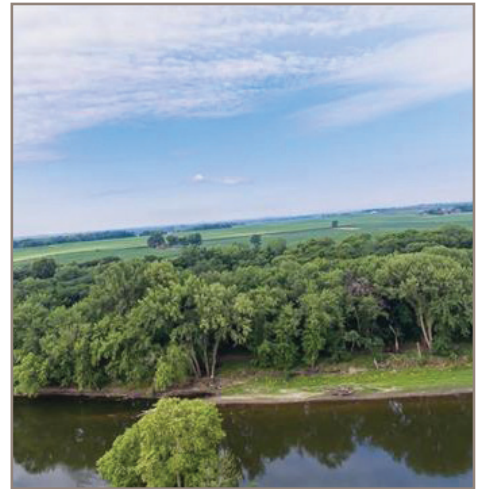

LAND FOR SALE

$139,900	6.18 ACRES	LOT 7 BLUFF DRIVE	JANESVILLE, IOWA

Grab this hard-to-find wooded acreage building lot for sale, located just a couple miles west of Janesville, Iowa. This lot sits high above the Shell Rock River and features mature timber, river access, and with a little tree trimming, a great view of the river. Walkout potential, building site is not in the flood plain but the lower part would be.

Don't let this one get away!

WE ARE THE LAND & ACREAGE EXPERTS

Want to know more about this property?

Contact Jake Huff for more information or to schedule a showing.

JAKE HUFF

BROKER / OWNER

(319) 415-6226

jake@hufflandcompany.com